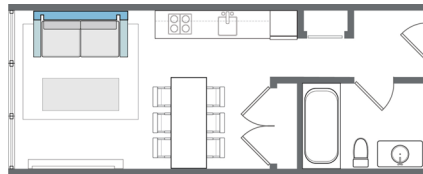

Smart Space Technology

Touch Control

The Ori Square let's you effortlessly move the unit at the touch of a button.

App Controlled

Ori app for digital remote + service.

*Now through December 31st, 2020, all Cloud Bed orders include mattress and coffee table.