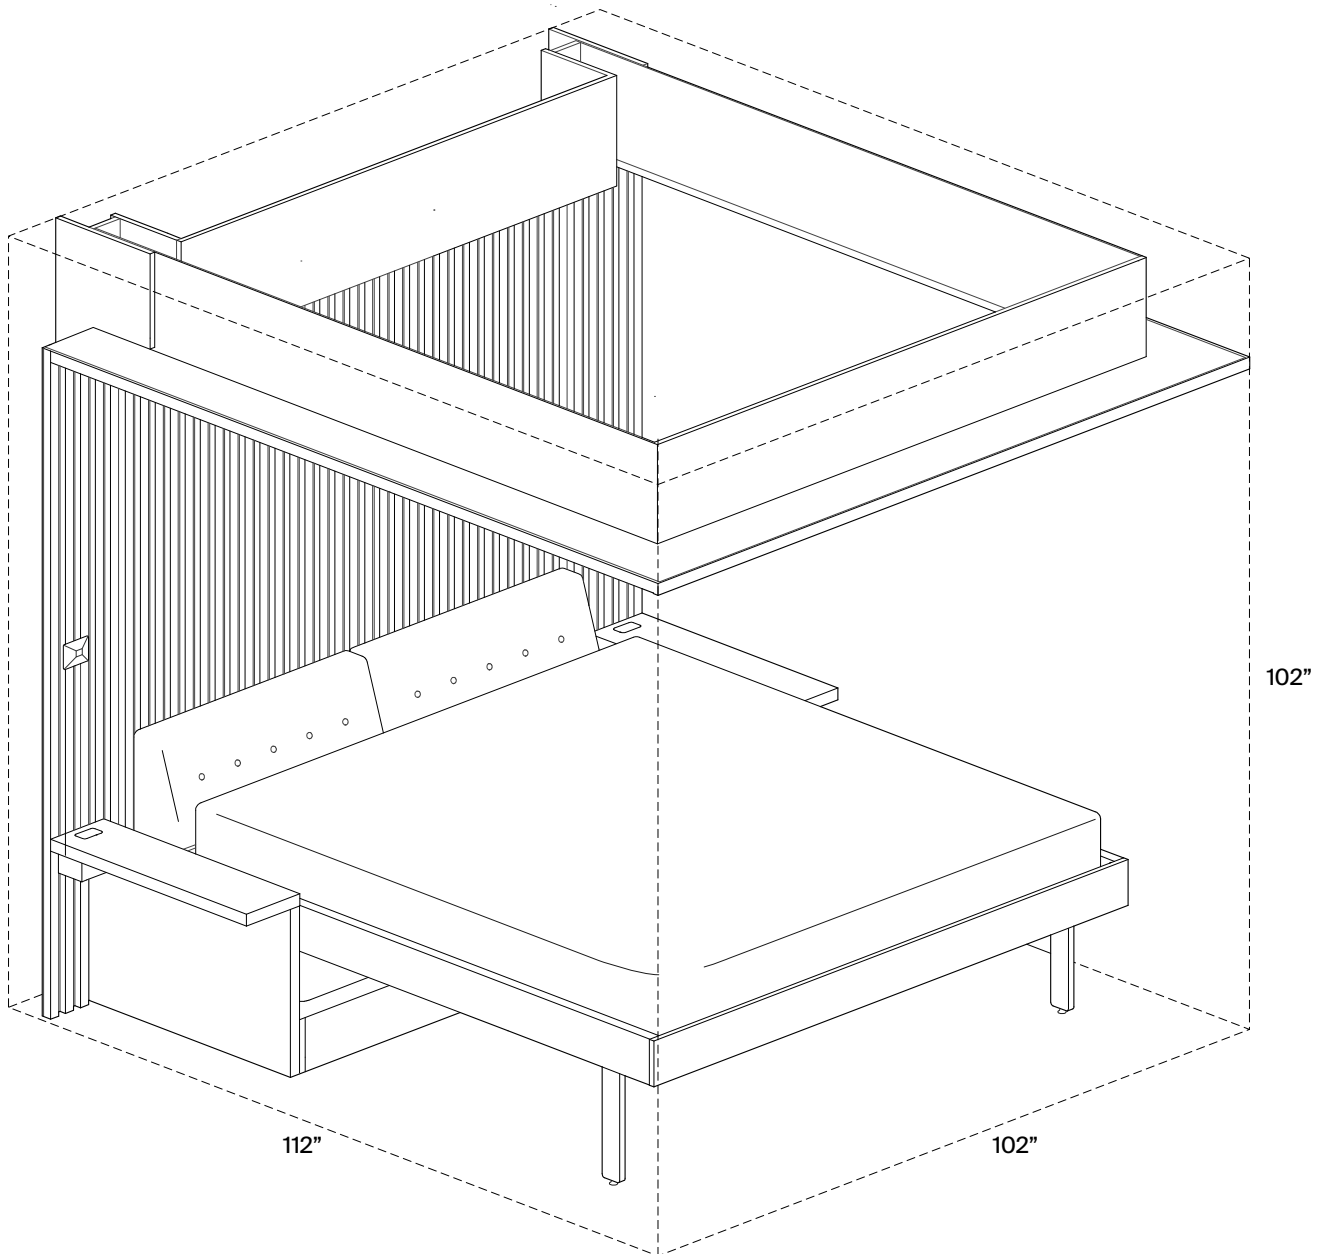

Size | Weight

Length:	112"
Width:	86"
Height:	102" w
Weight:	1010 lbs.

Cloud Bed sofa edition

Room requirements

Bed Size:	Queen
Ceiling Clearance:	9' feet
Power:	Plugs into a standard 120V outlet and 15/20 Amp circuit

Size | Weight

Length:	112"
Width:	86"
Height:	108"
Weight:	1020 lbs.

Cloud Bed sofa edition

Room requirements

Bed Size:	King
Ceiling Clearance:	8.5' feet
Power:	Plugs into a standard 120V outlet and 15/20 Amp circuit

Size | Weight

Length:	112"
Width:	102"
Height:	102"
Weight:	1140 lbs.

Cloud Bed sofa edition

Room requirements

Bed Size:	King
Ceiling Clearance:	9' feet
Power:	Plugs into a standard 120V outlet and 15/20 Amp circuit

Size | Weight

Length:	112"
Width:	102"
Height:	108"
Weight:	1150 lbs.