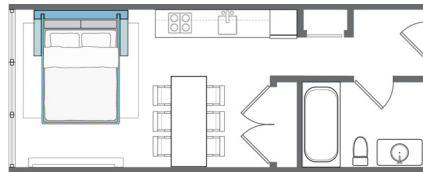

Storage

(Queen) 4.5 sq ft

(King) 6 sq ft

Transform a bedroom into a 2nd room with a touch of a button - whether your residents want a reading room, an intimate cinema or game room - you can now offer a private, in-unit amenity space with this additional room.

A bedroom...

...where guests can hang out.