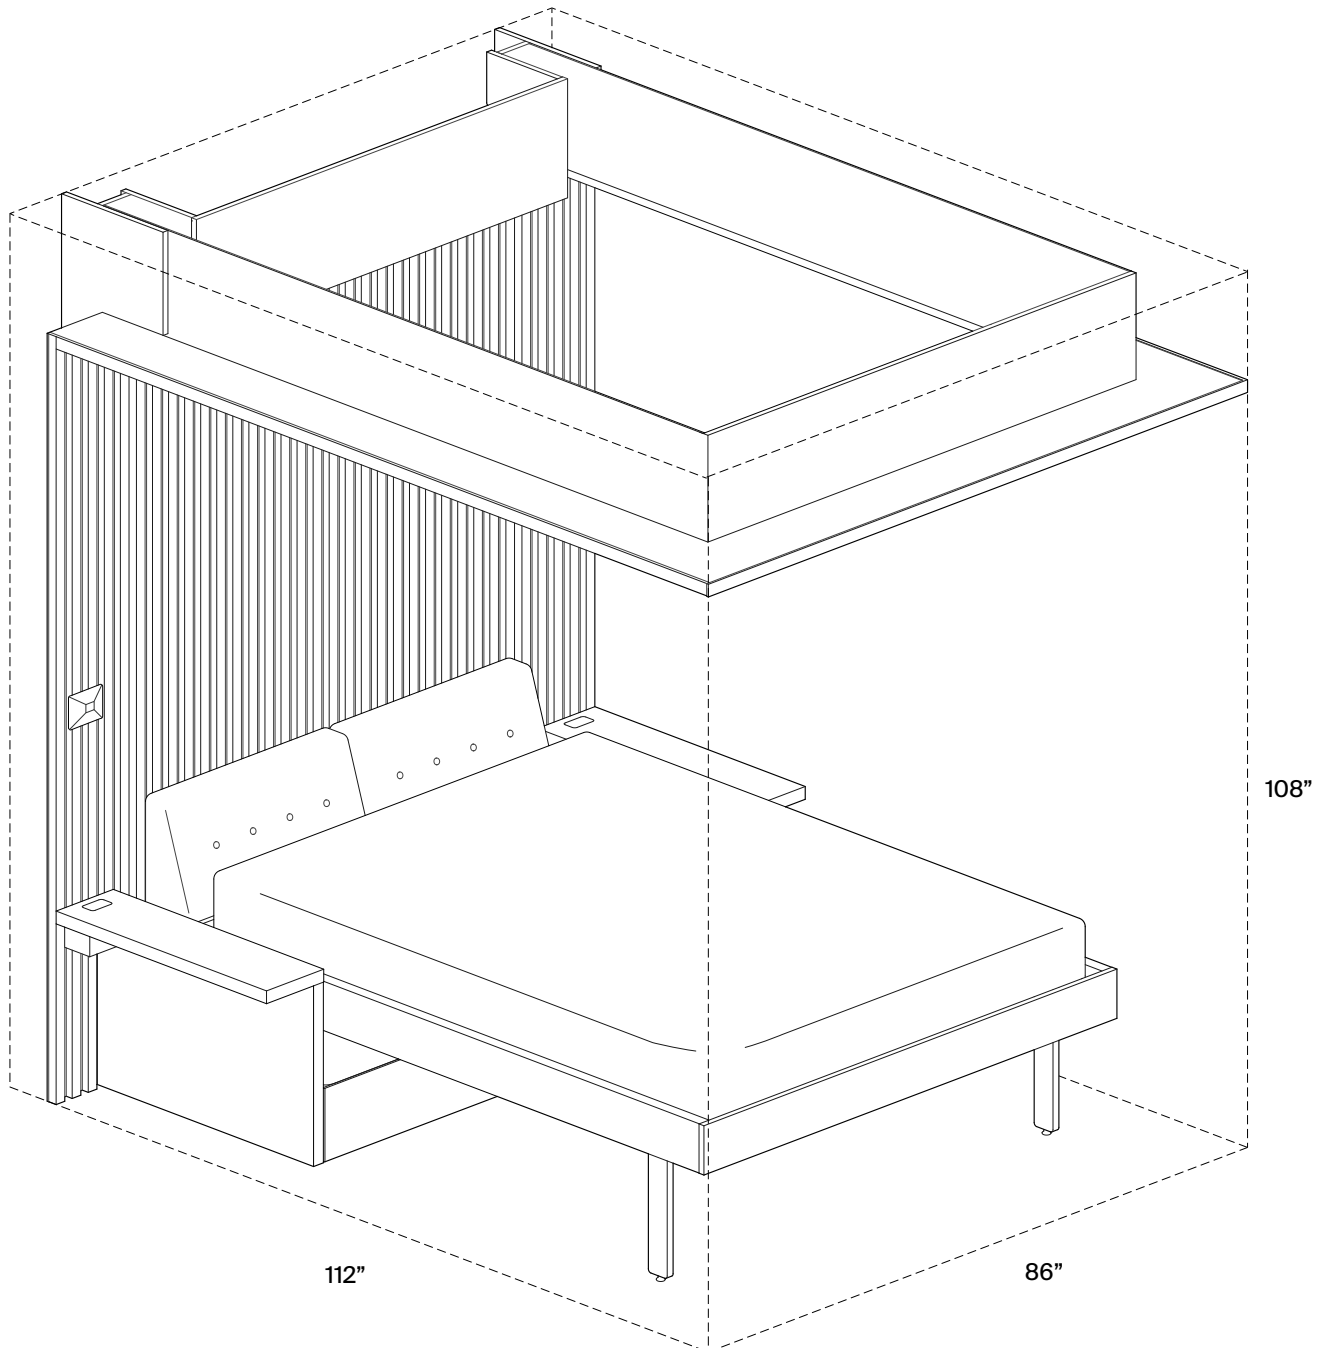

**Now through December 31st, 2020, all Cloud Bed orders include mattress and coffee table.*

Cloud Bed sofa edition

Room requirements

Bed Size:	Queen
Ceiling Clearance:	8'5 feet
Power:	Plugs into a standard 120V outlet and 15/20 Amp circuit

Size | Weight

Length:	112"
Width:	86"
Height:	102" w
Weight:	1010 lbs.

Cloud Bed sofa edition

Room requirements

Bed Size:	Queen
Ceiling Clearance:	9' feet
Power:	Plugs into a standard 120V outlet and 15/20 Amp circuit

Size | Weight

Length:	112"
Width:	86"
Height:	108"
Weight:	1020 lbs.

Cloud Bed sofa edition

Room requirements

Bed Size:	King
Ceiling Clearance:	8.5' feet
Power:	Plugs into a standard 120V outlet and 15/20 Amp circuit

Size | Weight

Length:	112"
Width:	102"
Height:	108"
Weight:	1150 lbs.