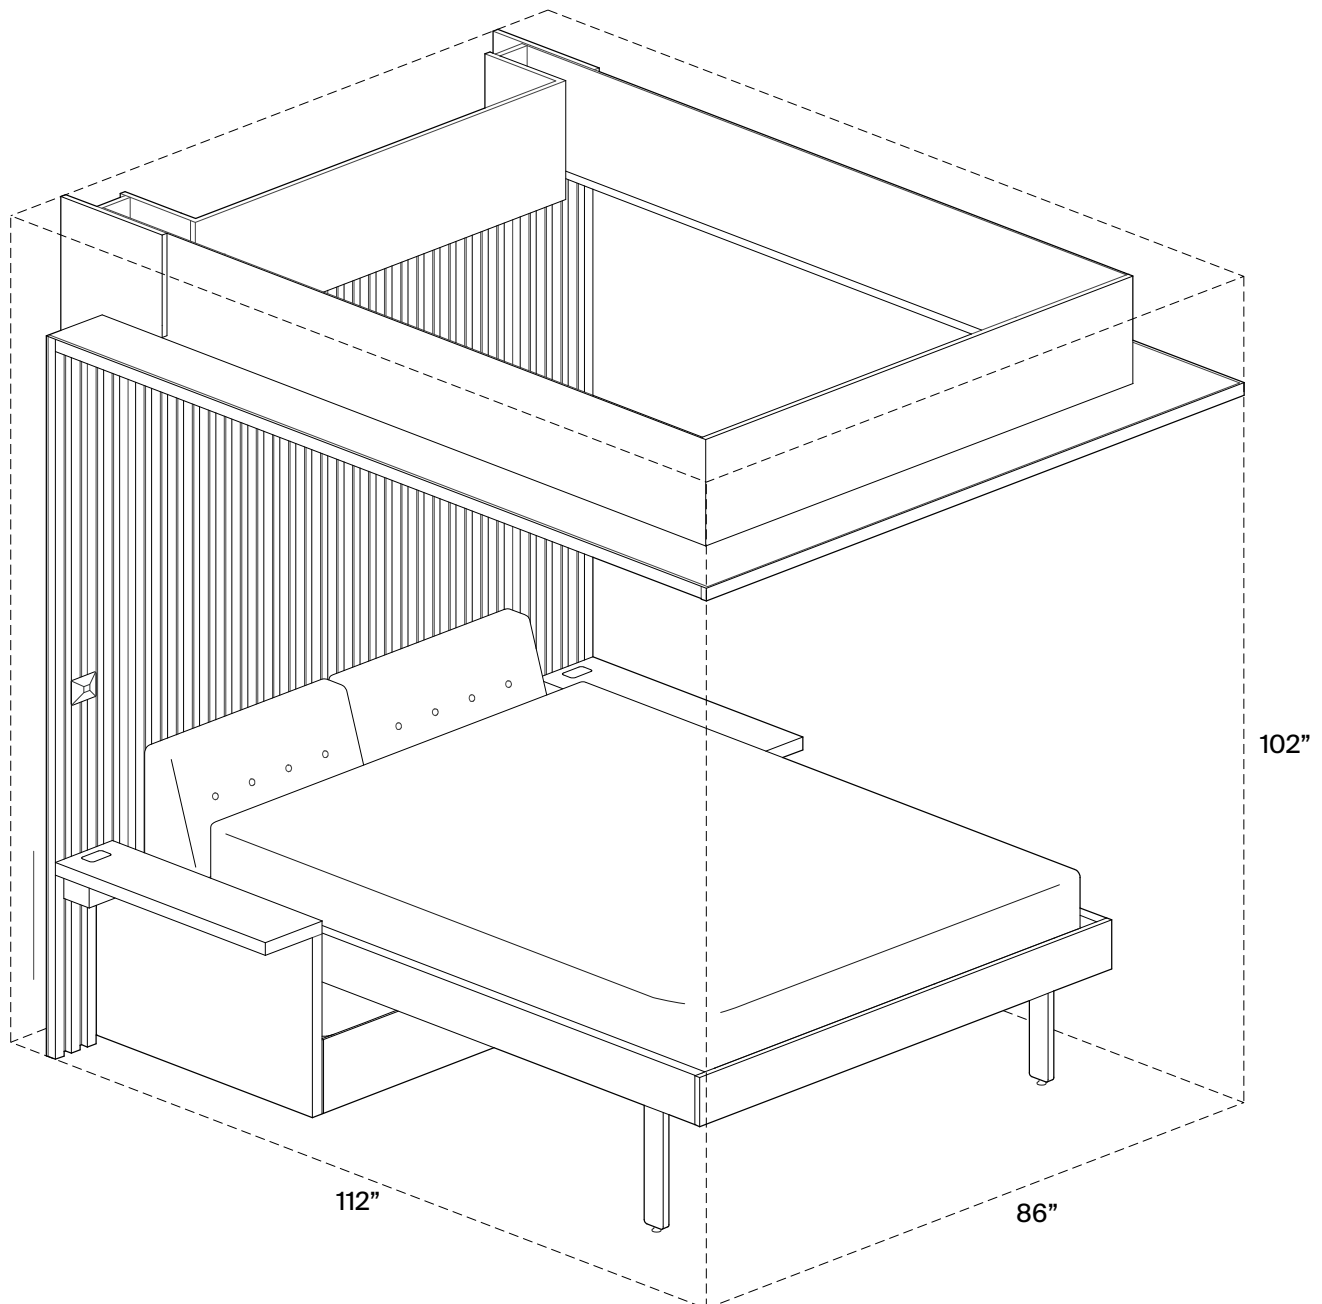

**Now through December 31st, 2020, all Cloud Bed orders include mattress and coffee table.*

Cloud Bed sofa edition

Room requirements

Bed Size:	Queen
Ceiling Clearance:	8'5 feet
Power:	Plugs into a standard 120V outlet and 15/20 Amp circuit

Size | Weight

Length:	112"
Width:	86"
Height:	102" w
Weight:	1010 lbs.

Cloud Bed sofa edition

Room requirements

Bed Size:	Queen
Ceiling Clearance:	9' feet
Power:	Plugs into a standard 120V outlet and 15/20 Amp circuit

Size | Weight

Length:	112"
Width:	86"
Height:	108"
Weight:	1020 lbs.

Cloud Bed sofa edition

Room requirements

Bed Size:	King
Ceiling Clearance:	8.5' feet
Power:	Plugs into a standard 120V outlet and 15/20 Amp circuit

Size | Weight

Length:	112"
Width:	102"
Height:	108"
Weight:	1150 lbs.