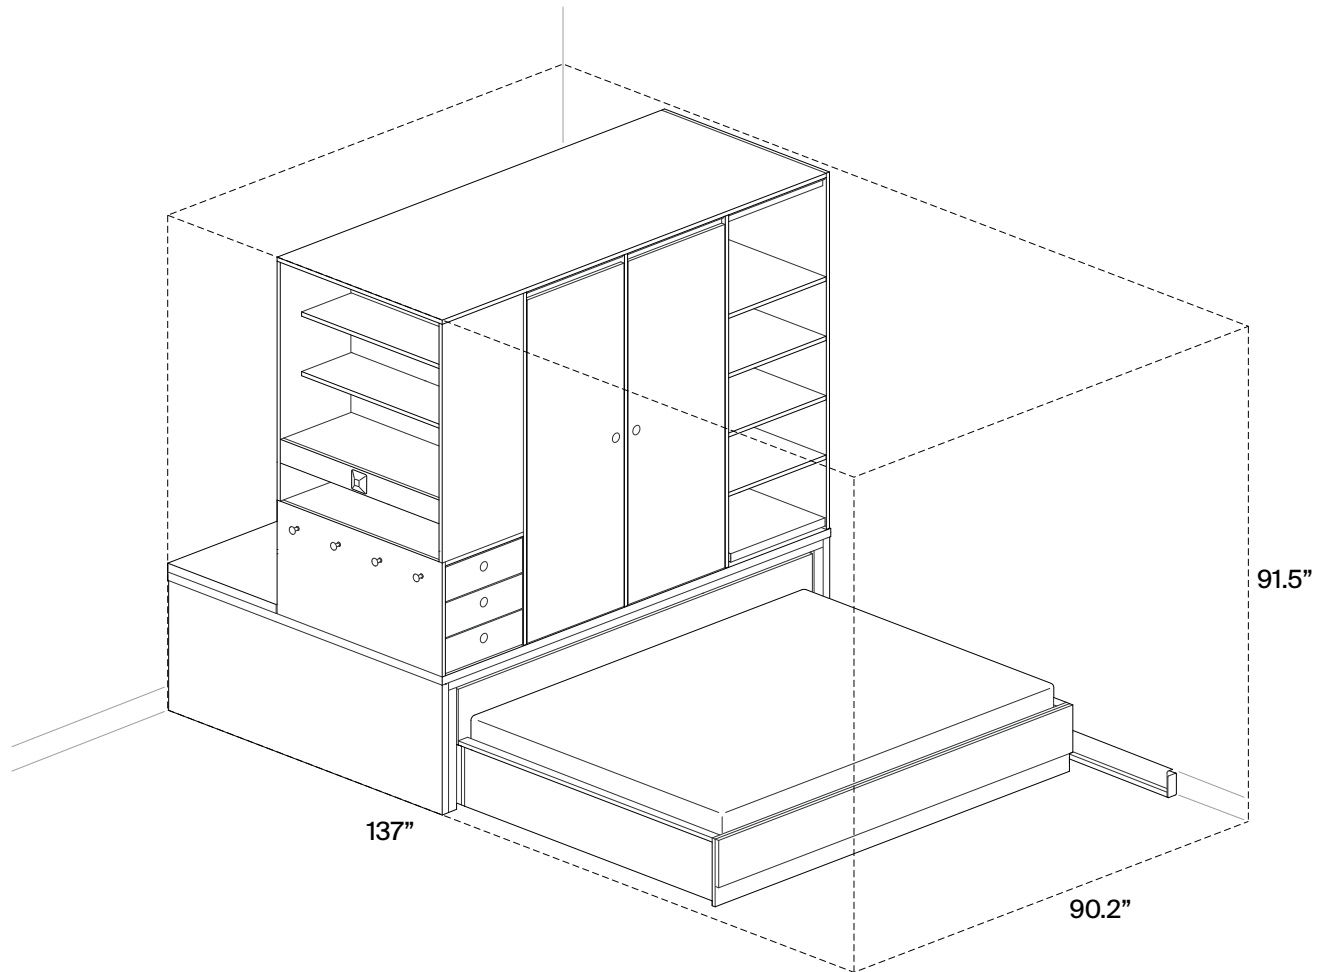

## Alternative Bed Position

## Size | Weight

Length:	137" (full extension)
Width:	90.2"
Height:	91.5"
Weight:	620 lbs.

## Size | Weight

Length:	151.2" (full extension)
Width:	95.1"
Height:	91.5"
Weight:	700 lbs.