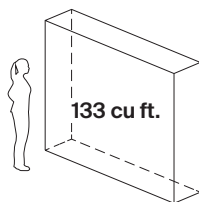

## Sizes

Full, Queen

## Storage

(Full) 2 x 8.5 x 7

(Queen) 2 x 9.5 x 7

## Size | Weight

Length:	137" (full extension)
Width:	90.2"
Height:	91.5"
Weight:	620 lbs.

## Size | Weight

Length:	151.2" (full extension)
Width:	95.1"
Height:	91.5"
Weight:	700 lbs.