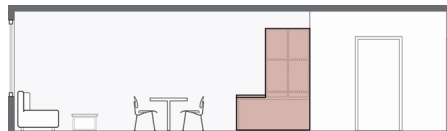

...that gives you space to live.