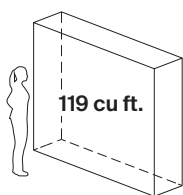

## Sizes

Full, Queen

## Features

Pull-out multi-purpose desk

Additional pull-out writing desk

Media center can accommodate:  
Up to 50" TV

Top LED lit office nook on moving half

4 flush-mount outlets + 1 USB port

## Storage

(Full) 2 x 8.5 x 7

(Queen) 2 x 9.5 x 7

## Size | Weight

Length:	151.2" (full extension)
Width:	95.1"
Height:	91.5"
Weight:	700 lbs.