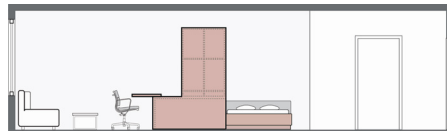

Space that keeps on giving

—where work gets done and life is lived to the fullest. Offer an upgraded studio experience to those wanting division of space, closet and storage space for every occasion and the feeling of a one bedroom.

A private, bedroom alcove...