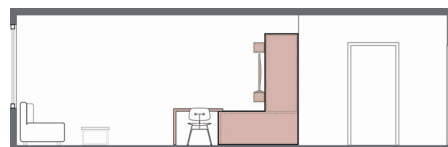

Dark Walnut

Sizes

Full, Queen

Features

Pull-out dining table that seats 3

Media center can accommodate up to 60" TV

Bedside charging nook

LED ambient lighting and closet lights

4 outlets & 4 USB ports

Storage

(Full) 2 x 7 x 7

(Queen) 2 x 7.5 x 7

Space that keeps on giving

A studio that makes you feel lighter, de-cluttered and effortless. Offer an upgraded studio experience to those wanting division of space, storage and closet space for every occasion.

A private, bedroom alcove...

...that gives you space to live...

...and entertain.

Touch Control

The Ori Square let's you effortlessly move the unit at the touch of a button.

App Controlled

Ori app for digital remote + service.

Size | Weight

Length:	151.2" (full extension)
Width:	95.1"
Height:	86"
Weight:	700 lbs.