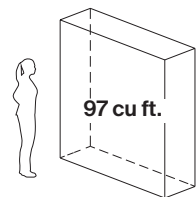

Dark Walnut

Sizes

Full, Queen

Features

Pull-out dining table that seats 3

Media center can accommodate up to 60" TV

Bedside charging nook

LED ambient lighting and closet lights

4 outlets & 4 USB ports

Storage

(Full) 2 x 7 x 7

(Queen) 2 x 7.5 x 7

Space that keeps on giving

A studio that makes you feel lighter, de-cluttered and effortless. Offer an upgraded studio experience to those wanting division of space, storage and closet space for every occasion.

Size | Weight

Length:	137" (full extension)
Width:	90.2"
Height:	86"
Weight:	620 lbs

Studio Suite slim

Room requirements

Bed Size:	Queen
Flooring material:	Hard Surface
Levelness:	+/-1°
Power:	Plugs into a standard 120V outlet and 15/20 Amp circuit

Size | Weight

Length:	151.2" (full extension)
Width:	95.1"
Height:	86"
Weight:	700 lbs.