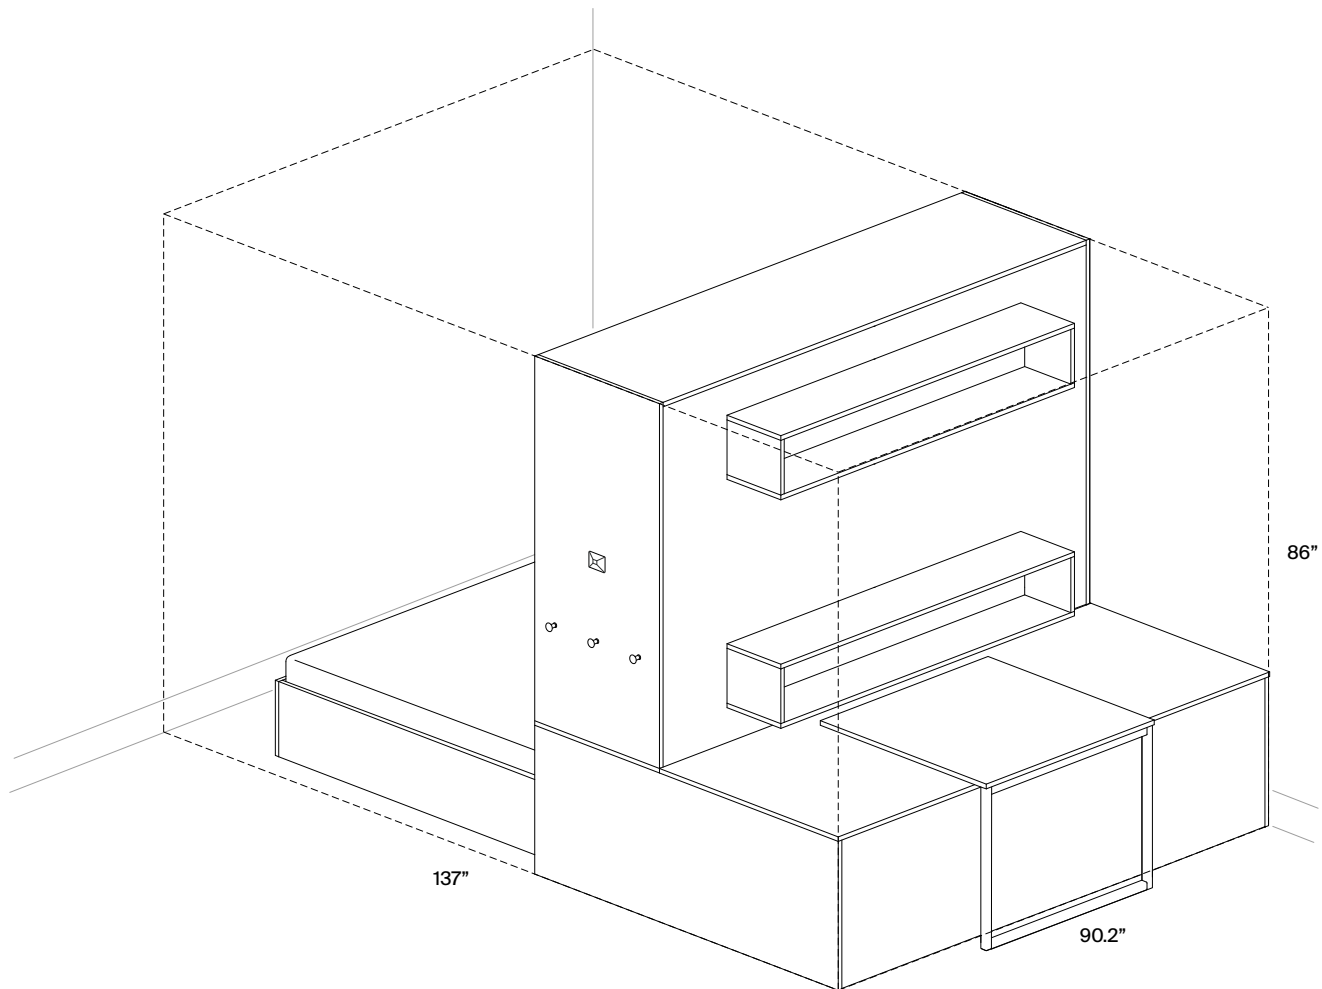

Voice Controlled

Amazon Alexa and Google Home compatible.

Studio Suite slim

Room requirements

Bed Size:	Full
Flooring material:	Hard Surface
Levelness:	+/-1°
Power:	Plugs into a standard 120V outlet and 15/20 Amp circuit

Size | Weight

Length:	137" (full extension)
Width:	90.2"
Height:	86"
Weight:	620 lbs

Studio Suite slim

Room requirements

Bed Size:	Queen
Flooring material:	Hard Surface
Levelness:	+/-1°
Power:	Plugs into a standard 120V outlet and 15/20 Amp circuit

Size | Weight

Length:	151.2" (full extension)
Width:	95.1"
Height:	86"
Weight:	700 lbs.