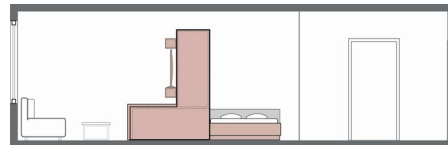

Dark Walnut

Sizes

Full, Queen

Features

Pull-out dining table that seats 3

Media center can accommodate up to 60" TV

Bedside charging nook

LED ambient lighting and closet lights

4 outlets & 4 USB ports

Storage

(Full) 2 x 7 x 7

(Queen) 2 x 7.5 x 7

Space that keeps on giving

A studio that makes you feel lighter, de-cluttered and effortless. Offer an upgraded studio experience to those wanting division of space, storage and closet space for every occasion.

A private, bedroom alcove...

...that gives you space to live...

...and entertain.

Touch Control

The Ori Square let's you effortlessly move the unit at the touch of a button.

App Controlled

Ori app for digital remote + service.

Size | Weight

Length:	151.2" (full extension)
Width:	95.1"
Height:	86"
Weight:	700 lbs.