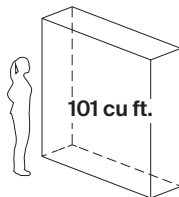

Dark Walnut

Sizes

Full, Queen

Features

Pull-out dining table that seats 3

Media center can accommodate up to 60" TV

Bedside charging nook

LED ambient lighting and closet lights

4 outlets & 4 USB ports

Storage

(Full) 2 x 7 x 7

(Queen) 2 x 7.5 x 7

Space that keeps on giving

A studio that makes you feel lighter, de-cluttered and effortless. Offer an upgraded studio experience to those wanting division of space, storage and closet space for every occasion.

Size | Weight

Length:	137" (full extension)
Width:	90.2"
Height:	86"
Weight:	620 lbs

Studio Suite slim

Room requirements

Bed Size:	Queen
Flooring material:	Hard Surface
Levelness:	+/-1°
Power:	Plugs into a standard 120V outlet and 15/20 Amp circuit

Size | Weight

Length:	151.2" (full extension)
Width:	95.1"
Height:	86"
Weight:	700 lbs.