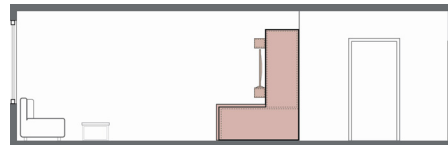

Dark Walnut

Sizes

Full, Queen

Features

Pull-out dining table that seats 3

Media center can accommodate up to 60" TV

Bedside charging nook

LED ambient lighting and closet lights

4 outlets & 4 USB ports

Storage

(Full) 2 x 7 x 7

(Queen) 2 x 7.5 x 7

Space that keeps on giving

A studio that makes you feel lighter, de-cluttered and effortless. Offer an upgraded studio experience to those wanting division of space, storage and closet space for every occasion.

A private, bedroom alcove...

...that gives you space to live...

...and entertain.

Touch Control

The Ori Square let's you effortlessly move the unit at the touch of a button.

App Controlled

Ori app for digital remote + service.

Size | Weight

Length:	151.2" (full extension)
Width:	95.1"
Height:	86"
Weight:	700 lbs.